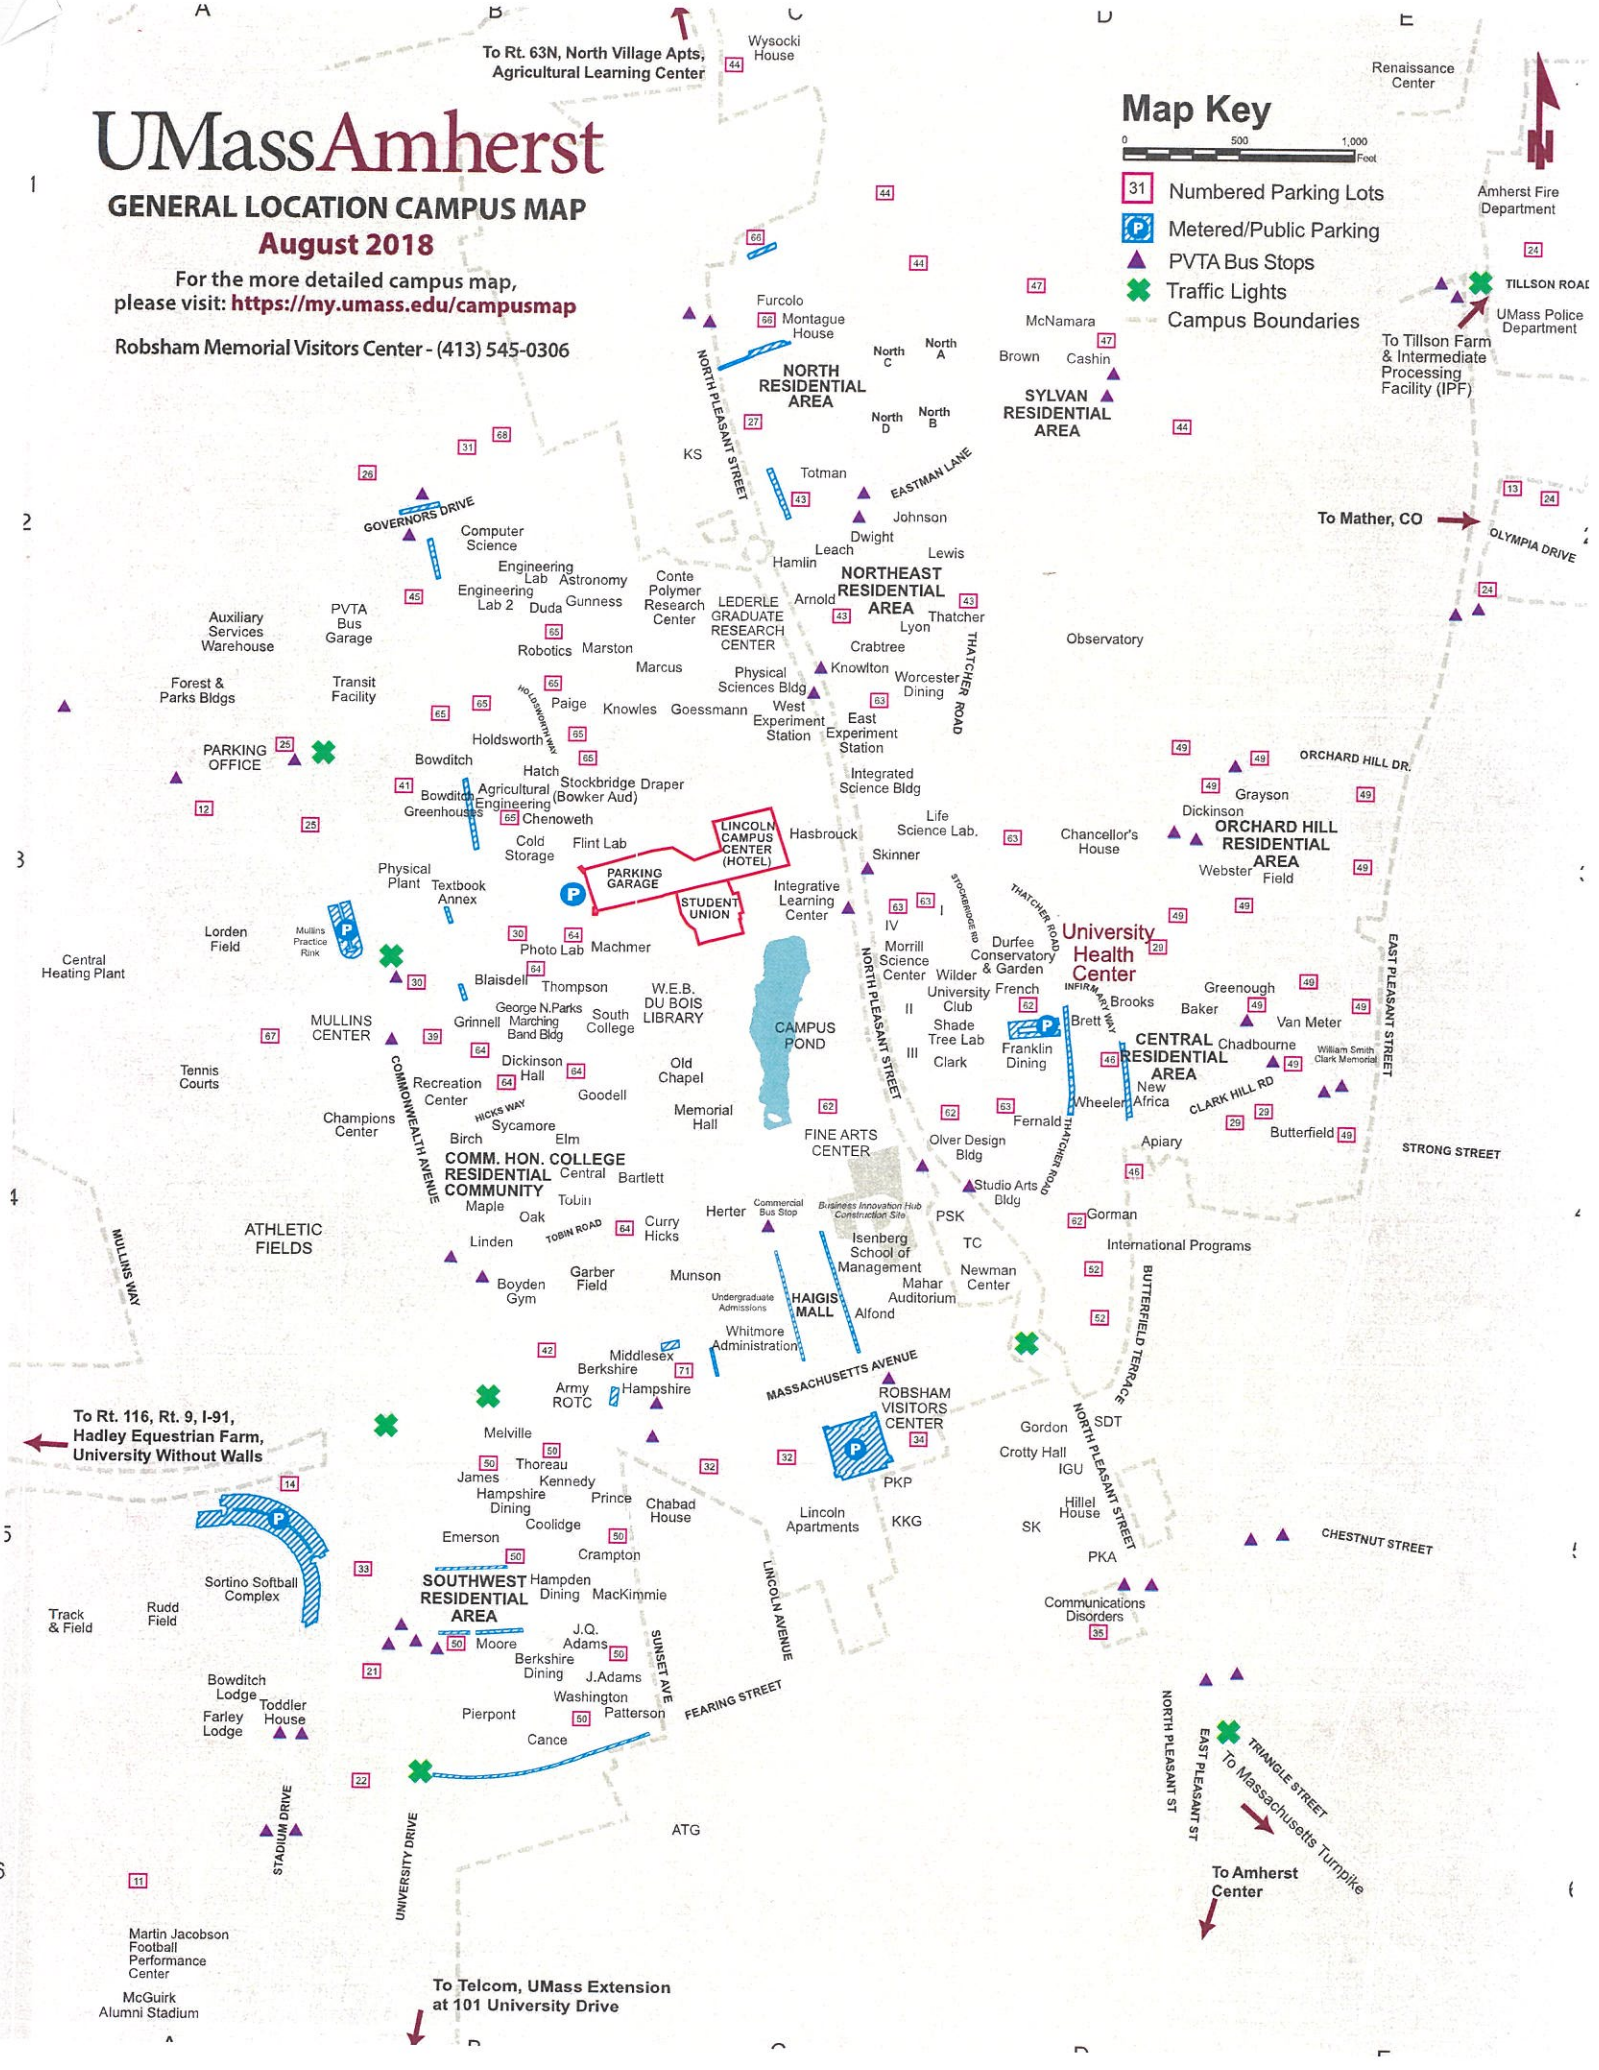

## GENERAL LOCATION CAMPUS MAP

August 2018

For the more detailed campus map,  
please visit: <https://my.umass.edu/campusmap>

Robsham Memorial Visitors Center - (413) 545-0306

### Map Key

- 31 Numbered Parking Lots
- Metered/Public Parking
- PVTA Bus Stops
- Traffic Lights
- Campus Boundaries

# UMASS AMHERST GENERAL LOCATION CAMPUS MAP