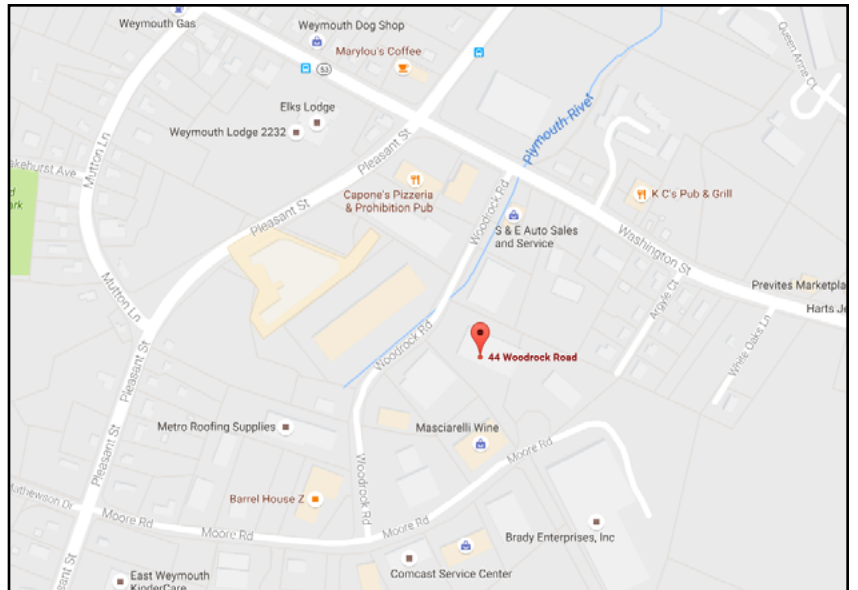

44 Woodrock Road, Suite 1  
Weymouth, MA 02189

## Driving to 44 Woodrock Rd.

### From Route 495

**Directions:** Woodrock Rd. is the entrance to the Weymouth Industrial Park, off Washington St, RTE 53

**From the south:** Rte 3N to exit 15, left off ramp, Derby St, left at 2nd lights, Cushing St, left at lights, Rte 53 Whiting St, changes to Washington St, 1.5 miles, left on Woodrock Rd, Third building on left.

**From the north:** Rte 3S to Rte 18N exit 16A, .6 miles, right on Winter St at fork, .5 miles, left on Middle St at lights, right on Washington St, at lights, 1.1 miles, through 2 lights, right on Woodrock Rd, Third building on left.